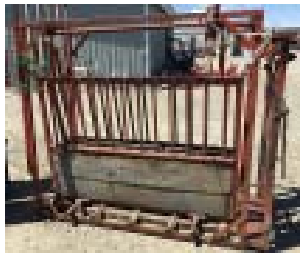

USED EQUIPMENT

7/14/17

USED CHUTES

WRU943 Used ^{10/15}
 WSI CHUTE
(modified to hydraulic)
 "great shape", good floor,
 hyd squeeze, headcatch,
 tailgate, hyd controls
 can be mounted on
 either side.
 \$4,500.00

WRU962 ^{12/15}
 Used CATTLELAC
 HYD. CHUTE
 New style "V" headgate,
 electric motor & pump
 mounted on top of chute
 "Good Shape"
 \$5,500.00

WRU1001 ^{5/16}
 Used
 TASKMASTER
 HYDRAULIC CHUTE
 left side controls, good
 floor, adjustable lower
 squeeze, "great shape"
 \$5,000.00