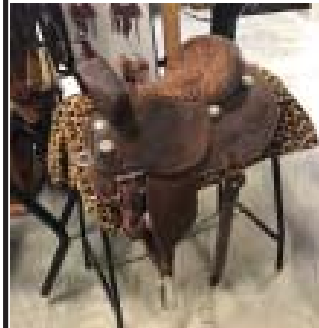

USED SADDLES - Billings

WRUS1
14.5"
CROSS TIMBER
SADDLERY
RAWHIDE
CANTLE
Chocolate Padded Seat
Roughout Fenders
\$1,500.00

WRUSC24
15.5
CORENTI TROPHY
RANCH SADDLE
CONSIGNMENT
\$2,000.00

WRUSC7
16"
RANCH SADDLE
Colorado Saddle
CONSIGNMENT (R.R.)
\$1,000.00

WRUSC29
17"
VAN HARGUS
COURTS
CONSIGNMENT
\$1,400.00

WRUSC8
16.5"
CACTUS SADDLE
1/4 Tooled Rough Out
CONSIGNMENT
\$1,950.00

WRUS38
15"
FX 3 BARREL
SADDLE 7G,
CHOCOLATE 1/2
TOOLED
\$1,400.00

WRUSC22
16"
JAY STEAD
RANCH SADDLE
Will James Tree,
Adjustable rigging
CONSIGNMENT (M.V.)
\$1,800.00